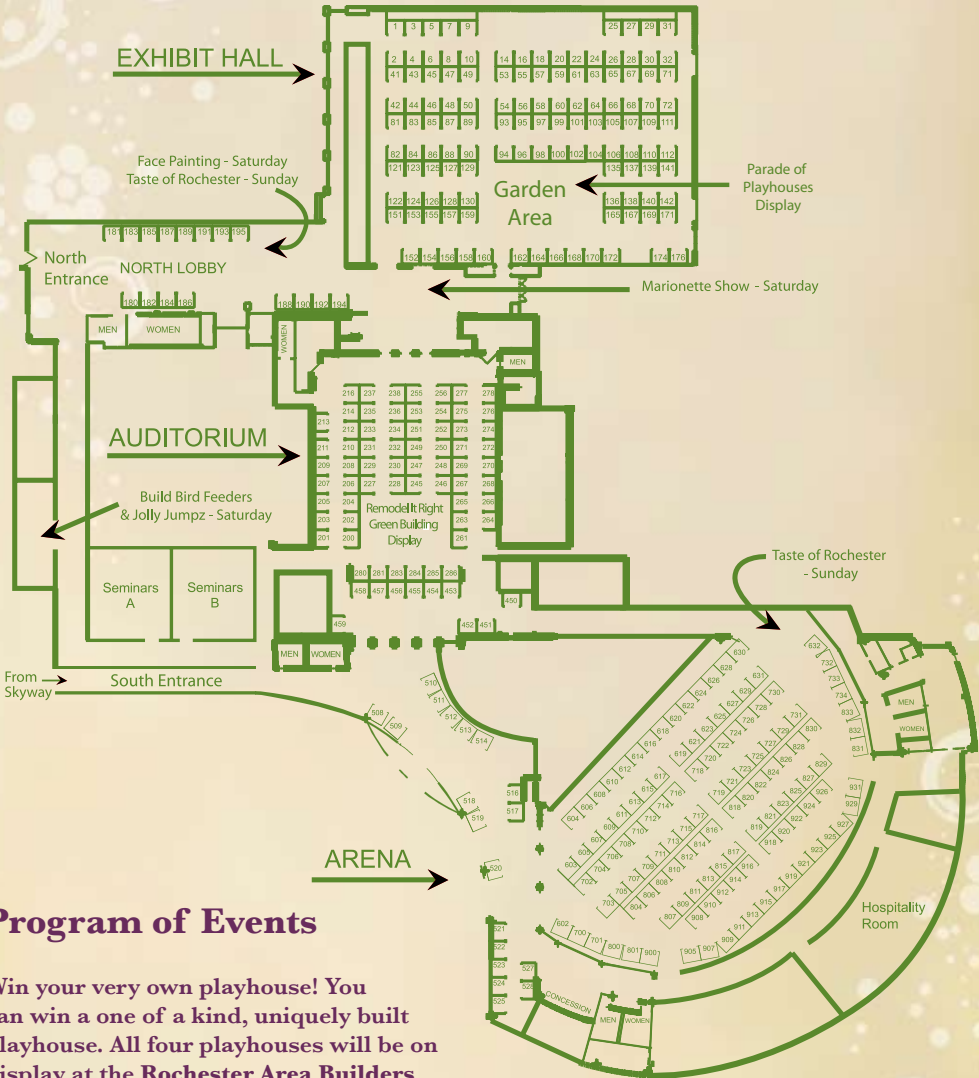

once upon a playhouse

February 12th – 14th

Rochester Area Builders Home Show
Mayo Civic Center

Program of Events

Win your very own playhouse! You can win a one of a kind, uniquely built playhouse. All four playhouses will be on display at the **Rochester Area Builders Home Show Feb. 12-14, 2010**. Raffle tickets are \$10/each or 3 for \$25, simply select your favorite playhouse on the ticket. Drawings will be on: **Sunday, February 14, 2010.**